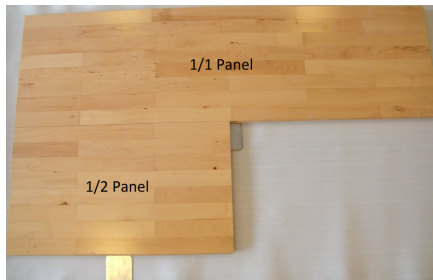

FLOOR PANELS, 22 MM BEECH PREMIUM (RH OF THE BUILDING ≥ 70 %)

Item number	Floor type	Product	Surface
436650-093	Pro Complete 44	Full size Panel, 519 x 1800	Silk matt lacquered
436650-047	Pro Complete 44	Half size Panel, 519 x 900 mm	
436850-093	Pro Complete 44	Last row, full size panel, 519 x 1800 mm	
436850-047	Pro Complete 44	Last row, half size Panel, 519 x 1800 mm	

Last row panels are delivered without metal brackets in order to fit the transition ramp.