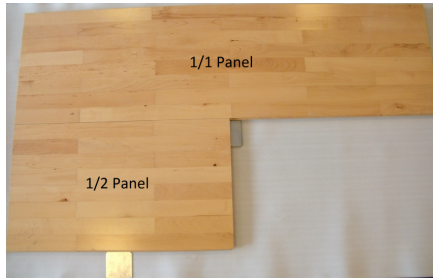

## FLOOR PANELS, 22 MM BEECH PREMIUM (RH OF THE BUILDING < 70 %)

Item number	Floor type	Product	Surface
041210-092	A3	Full size Panel, 513 x 1800 mm	Silk matt lacquered
041210-046	A3	Half size Panel, 513 x 900 mm	
041220-092	A3	Last row, full size panel, 513 x 1800 mm	
041220-046	A3	Last row, half size Panel, 513 x 1800 mm	
036650-093	Pro Complete 44	Full size Panel, 517.5 x 1800	
036650-047	Pro Complete 44	Half size Panel, 517.5 x 900 mm	
036850-093	Pro Complete 44	Last row, full size panel, 517.5 x 1800 mm	
036850-047	Pro Complete 44	Last row, half size Panel, 517.5 x 1800 mm	
037010-093	Arena master	Full size Panel, 517.5 x 1800 mm	
037010-047	Arena Master	Half size Panel, 517.5 x 900 mm	
037020-093	Arena master	Last row, full size panel, 517.5 x 1800 mm	
037020-047	Arena Master	Last row, half size Panel, 517.5 x 1800 mm	

Last row panels are delivered without metal brackets in order to fit the transition ramp.