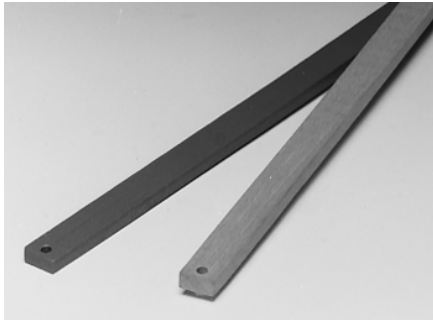

LOOSE TONGUE

Item number	Product	Floor type
099045	Loose tongue, grey PVC, 5.5 x 12.5 x 513 mm	A3
099044	Loose tongue, black PVC, 5.5 x 12.5 x 517 mm	Arena Master/ Pro Complete 44